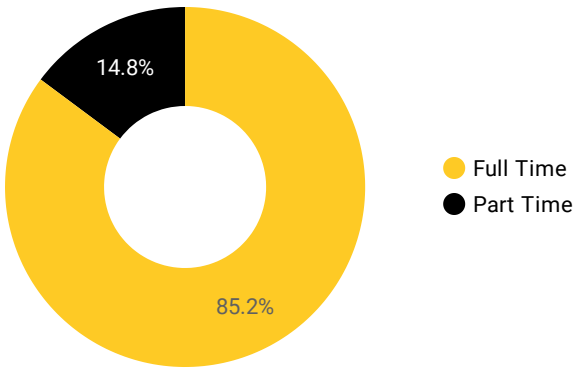

INTEREST BY JOB TYPE