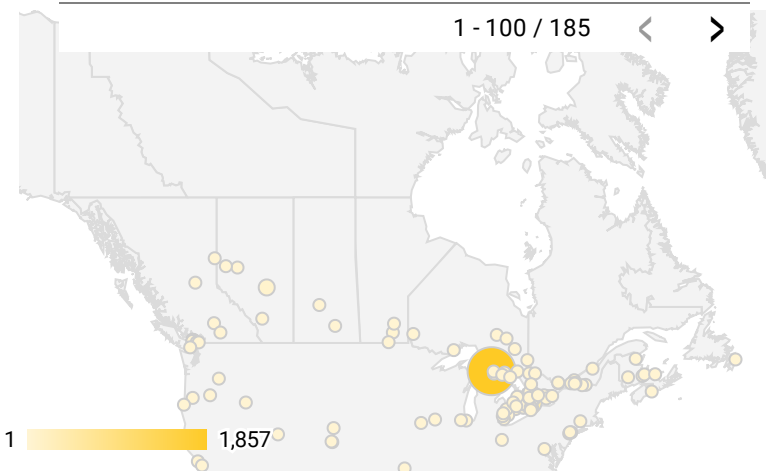

FILTER

AGE GROUP ▾

GENDER ▾

TOOL ▾

WEBSITE TRAFFIC BY LOCATION

	City	Users	Pageviews ▾
1.	Sault Ste. Ma...	209	1,857
2.	Toronto	62	371
3.	(not set)	87	254
4.	Edmonton	21	67
5.	Elliot Lake	7	41
6.	Montreal	19	37
7.	Dublin	9	36
8.	Whitchurch-...	1	36
9.	London	6	32
10.	Brampton	11	31
11.	Vancouver	19	25
12.	Hamilton	3	25
13.	Greater Nap...	2	24
14.	Winnipeg	7	23
15.	Guelph	3	23
16.	Ahmedabad	2	21
17.	St. Joseph	3	17
18.	Welland	2	16
19.	Ottawa	10	15
20.	Hearst	1	14

1 - 100 / 185 < >

JOB-SEEKER REFERRALS

Job Postings
979

Employers
422

Services
1