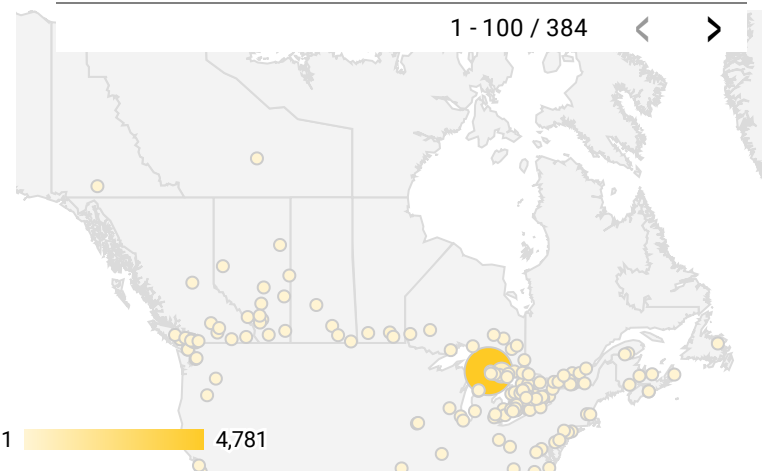

FILTER

AGE GROUP ▾

GENDER ▾

TOOL ▾

WEBSITE TRAFFIC BY LOCATION

	City	Users	Pageviews ▾
1.	Sault Ste. Ma...	1,138	4,781
2.	(not set)	1,326	1,820
3.	Toronto	206	724
4.	Elliot Lake	159	467
5.	Montreal	87	198
6.	Winnipeg	20	104
7.	Erin	4	103
8.	Calgary	66	102
9.	Hamilton	52	102
10.	Greater Sudb...	26	90
11.	North Bay	18	80
12.	Edmonton	29	78
13.	Vancouver	53	66
14.	Blind River	27	61
15.	Ottawa	35	51
16.	Kawartha La...	10	48
17.	Mississauga	22	42
18.	Guelph	10	41
19.	Brampton	23	39
20.	Parry Sound	3	36

1 - 100 / 384

JOB-SEEKER REFERRALS

Job Postings
1,791

Employers
573

Services
0