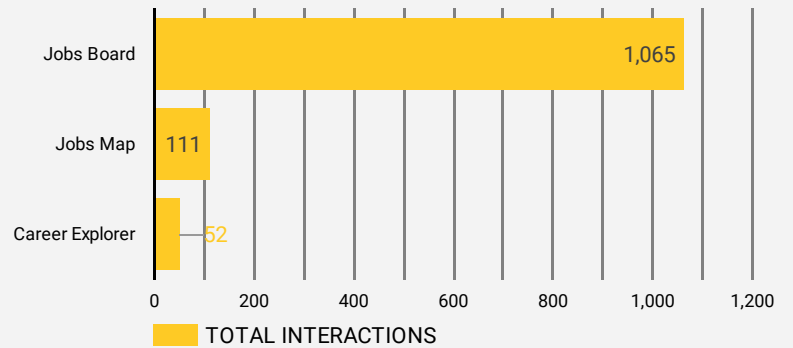

FILTER

AGE GROUP ▾

GENDER ▾

TOOL ▾

WEBSITE TRAFFIC BY LOCATION

	City	Users	Pageviews ▾
1.	Sault Ste. Ma...	316	1,855
2.	Toronto	85	306
3.	(not set)	88	156
4.	Elliot Lake	59	99
5.	Winnipeg	15	84
6.	Ottawa	25	67
7.	Edmonton	13	64
8.	St. Thomas	2	48
9.	Greater Sudb...	27	47
10.	Hamilton	24	37
11.	Erin	1	37
12.	Vancouver	10	33
13.	Mississauga	8	30
14.	Ashburn	29	29
15.	Thunder Bay	11	28
16.	Calgary	13	24
17.	Montreal	17	23
18.	Kingston	3	21
19.	Dublin	9	20
20.	Iroquois Falls	1	20

1 - 100 / 238

JOB-SEEKER REFERRALS

Job Postings
760

Employers
378

Services
0

INTERACTIONS BY TOOL

1,228

INTERACTIONS BY AGE GROUP

INTERACTIONS BY GENDER

Source:

Job search data is collected from user interactions with the job finding tools on the awic.ca website. Location data is collected by Google Analytics and cannot be filtered using the age range, gender or tool filters at the top of the page.