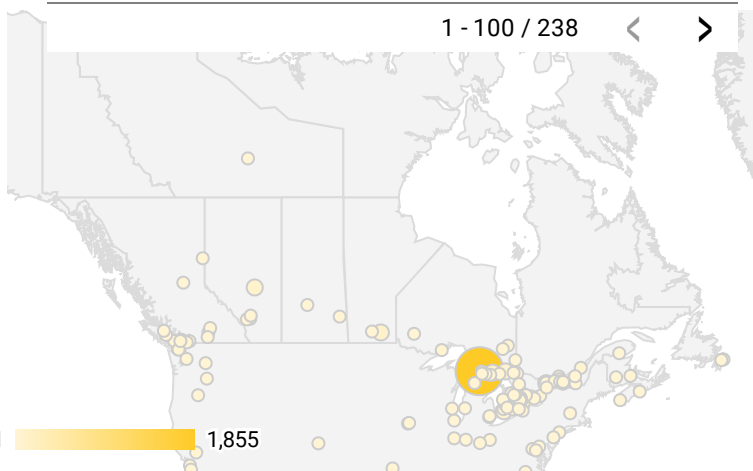

FILTER

AGE GROUP ▾

GENDER ▾

TOOL ▾

WEBSITE TRAFFIC BY LOCATION

	City	Users	Pageviews ▾
1.	Sault Ste. Ma...	316	1,855
2.	Toronto	85	306
3.	(not set)	88	156
4.	Elliot Lake	59	99
5.	Winnipeg	15	84
6.	Ottawa	25	67
7.	Edmonton	13	64
8.	St. Thomas	2	48
9.	Greater Sudb...	27	47
10.	Hamilton	24	37
11.	Erin	1	37
12.	Vancouver	10	33
13.	Mississauga	8	30
14.	Ashburn	29	29
15.	Thunder Bay	11	28
16.	Calgary	13	24
17.	Montreal	17	23
18.	Kingston	3	21
19.	Dublin	9	20
20.	Iroquois Falls	1	20

1 - 100 / 238

JOB-SEEKER REFERRALS

Job Postings
760

Employers
378

Services
0

INTERACTIONS BY TOOL

1,228

INTERACTIONS BY AGE GROUP