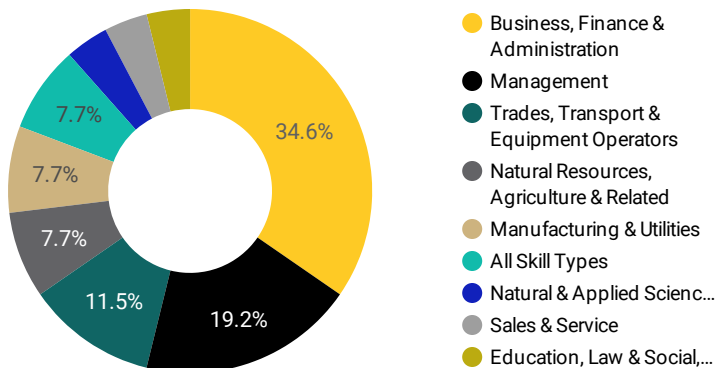

FILTER

AGE GROUP ▾

GENDER ▾

TOOL ▾

INTEREST BY SKILL TYPE