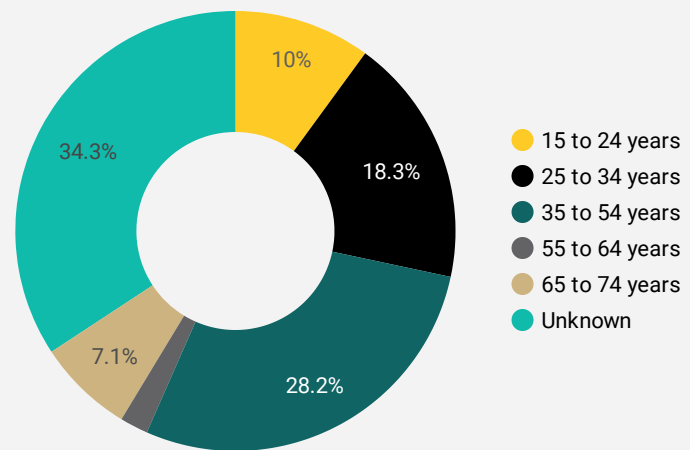

FILTER

AGE GROUP ▾

GENDER ▾

TOOL ▾

WEBSITE TRAFFIC BY LOCATION

	City	Users	Pageviews ▾
1.	Sault Ste. Ma...	316	1,855
2.	Toronto	85	306
3.	(not set)	88	156
4.	Elliot Lake	59	99
5.	Winnipeg	15	84
6.	Ottawa	25	67
7.	Edmonton	13	64
8.	St. Thomas	2	48
9.	Greater Sudb...	27	47
10.	Hamilton	24	37
11.	Erin	1	37
12.	Vancouver	10	33
13.	Mississauga	8	30
14.	Ashburn	29	29
15.	Thunder Bay	11	28
16.	Calgary	13	24
17.	Montreal	17	23
18.	Kingston	3	21
19.	Dublin	9	20
20.	Iroquois Falls	1	20

1 - 100 / 238

JOB-SEEKER REFERRALS

Job Postings
760

Employers
378

Services
0

INTERACTIONS BY TOOL

1,228

INTERACTIONS BY AGE GROUP