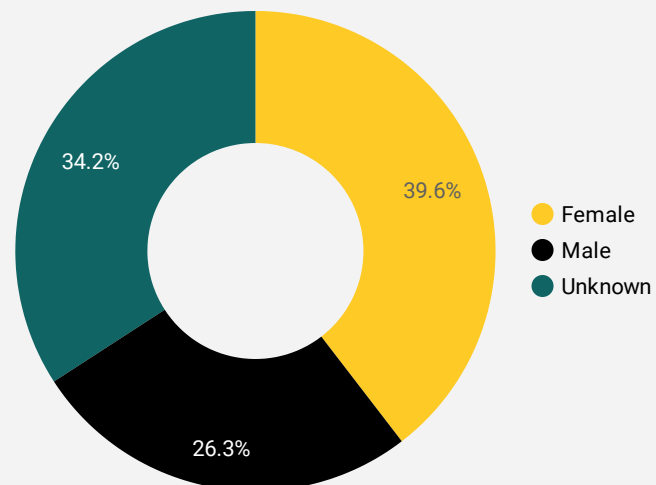

INTERACTIONS BY GENDER

Source:

Job search data is collected from user interactions with the job finding tools on the awic.ca website. Location data is collected by Google Analytics and cannot be filtered using the age range, gender or tool filters at the top of the page.

This Employment Ontario service is funded in part by the Government of Canada and the Government of Ontario.

Ce service Emploi Ontario est financé en partie par le gouvernement du Canada et le gouvernement de l'Ontario.