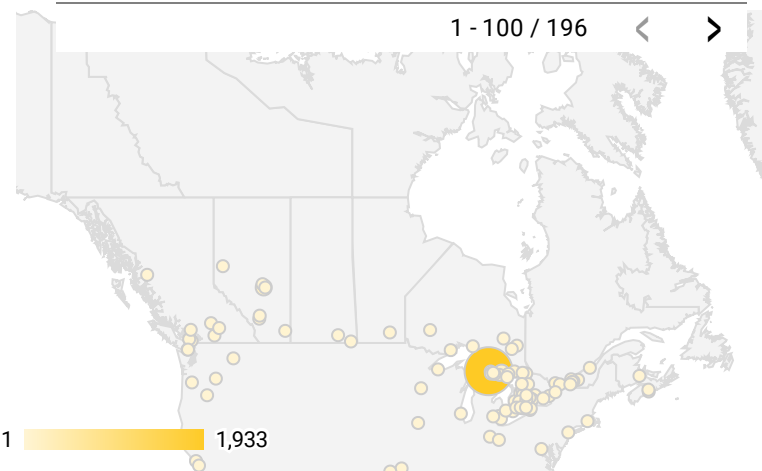

FILTER

AGE GROUP ▾

GENDER ▾

TOOL ▾

WEBSITE TRAFFIC BY LOCATION

	City	Users	Pageviews ▾
1.	Sault Ste. Ma...	324	1,933
2.	Toronto	80	240
3.	(not set)	97	224
4.	Edmonton	27	153
5.	Hamilton	18	112
6.	Vaughan	3	105
7.	Elliot Lake	69	100
8.	Dublin	17	50
9.	Montreal	27	45
10.	Blind River	14	44
11.	Calgary	20	41
12.	Ottawa	17	35
13.	Greater Sudb...	20	32
14.	Sainte-Helen...	1	26
15.	Mississauga	12	25
16.	Medicine Hat	4	24
17.	Nassau	1	20
18.	Brampton	13	20
19.	Thunder Bay	7	20
20.	London	7	17

1 - 100 / 196

JOB-SEEKER REFERRALS

Job Postings
740

Employers
348

Services
2