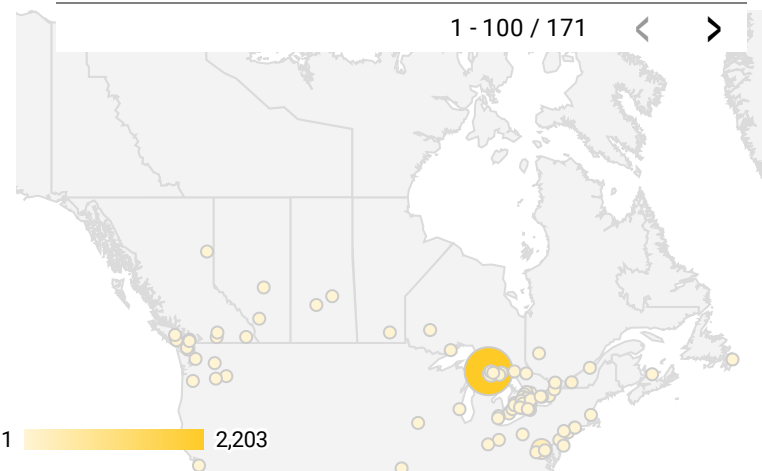

FILTER

AGE GROUP ▾

GENDER ▾

TOOL ▾

WEBSITE TRAFFIC BY LOCATION

	City	Users	Pageviews ▾
1.	Sault Ste. Ma...	215	2,203
2.	(not set)	879	1,060
3.	Ashburn	289	289
4.	Berlin	236	236
5.	Toronto	58	235
6.	Hamilton	13	112
7.	St. Joseph	2	90
8.	Montreal	12	53
9.	Douala	8	46
10.	Kitchener	6	45
11.	Edmonton	12	44
12.	Tunis	11	41
13.	Washington	40	40
14.	Kingston	3	37
15.	Dublin	11	29
16.	Ciudad Neza...	3	28
17.	Casablanca	6	27
18.	Elliot Lake	12	24
19.	Calgary	10	23
20.	West Elgin	1	23

1 - 100 / 171

JOB-SEEKER REFERRALS

Job Postings
1,068

Employers
454

Services
7

INTERACTIONS BY TOOL

1,695

INTERACTIONS BY AGE GROUP