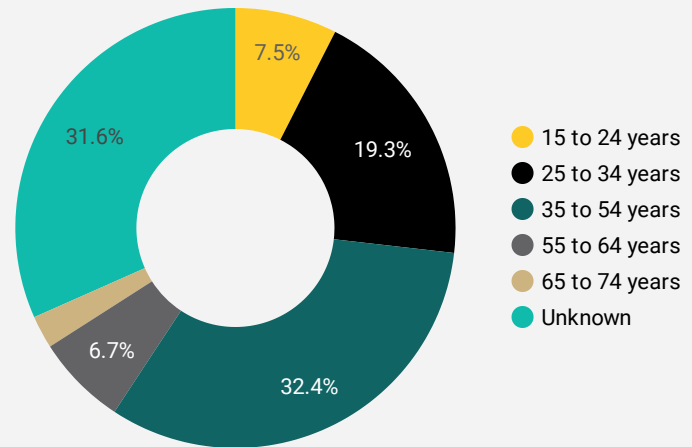

FILTER

AGE GROUP ▾

GENDER ▾

TOOL ▾

WEBSITE TRAFFIC BY LOCATION

	City	Users	Pageviews ▾
1.	Sault Ste. Ma...	215	2,203
2.	(not set)	879	1,060
3.	Ashburn	289	289
4.	Berlin	236	236
5.	Toronto	58	235
6.	Hamilton	13	112
7.	St. Joseph	2	90
8.	Montreal	12	53
9.	Douala	8	46
10.	Kitchener	6	45
11.	Edmonton	12	44
12.	Tunis	11	41
13.	Washington	40	40
14.	Kingston	3	37
15.	Dublin	11	29
16.	Ciudad Neza...	3	28
17.	Casablanca	6	27
18.	Elliot Lake	12	24
19.	Calgary	10	23
20.	West Elgin	1	23

1 - 100 / 171

JOB-SEEKER REFERRALS

Job Postings
1,068

Employers
454

Services
7

INTERACTIONS BY TOOL

1,695

INTERACTIONS BY AGE GROUP