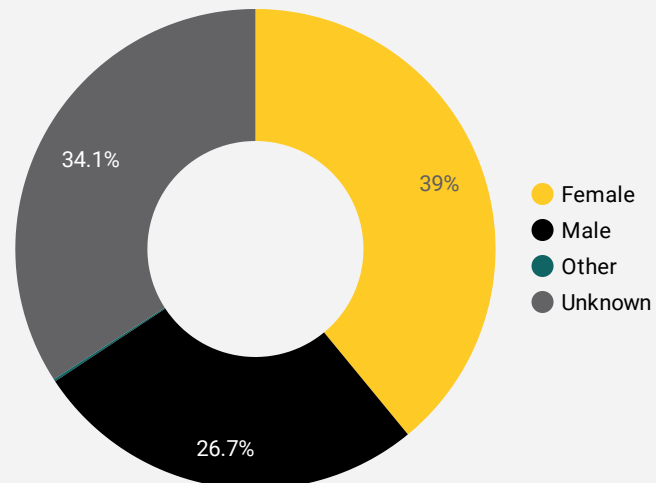

INTERACTIONS BY GENDER

Source:

Job search data is collected from user interactions with the job finding tools on the awic.ca website. Location data is collected by Google Analytics and cannot be filtered using the age range, gender or tool filters at the top of the page.