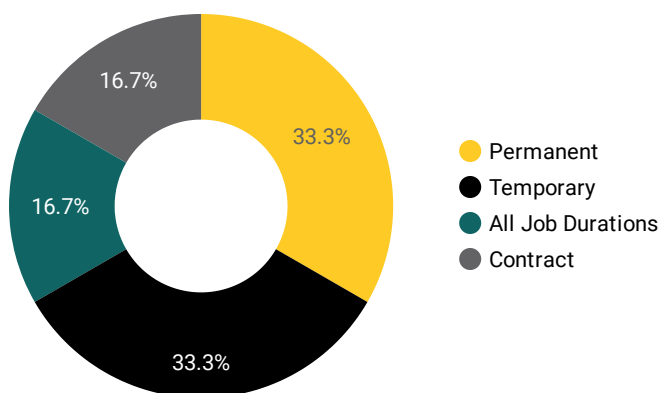

INTERACTIONS BY GENDER

Source:

Job search data is collected from user interactions with the job finding tools on the awic.ca website. Location data is collected by Google Analytics and cannot be filtered using the age range, gender or tool filters at the top of the page.

FILTER

AGE GROUP ▾

GENDER ▾

TOOL ▾

INTEREST BY SKILL TYPE

INTEREST BY SKILL LEVEL

INTEREST BY JOB TYPE

INTEREST BY JOB DURATION