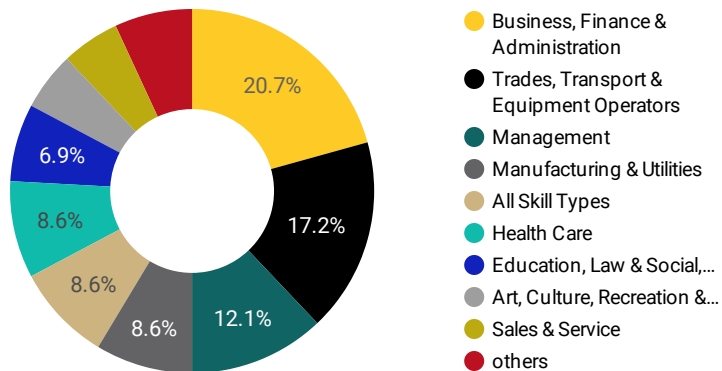

FILTER

AGE GROUP ▾

GENDER ▾

TOOL ▾

INTEREST BY SKILL TYPE