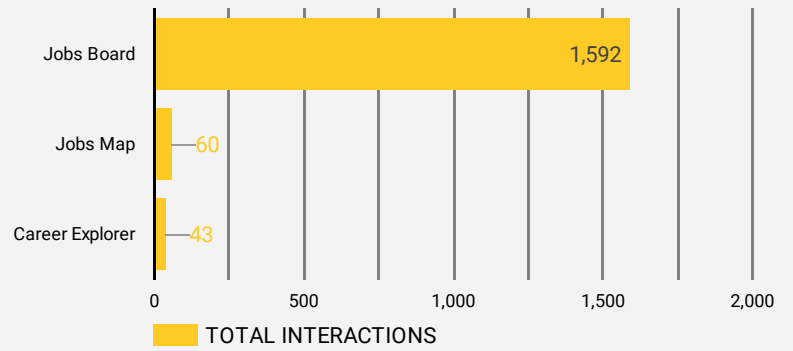

FILTER

AGE GROUP ▾

GENDER ▾

TOOL ▾

WEBSITE TRAFFIC BY LOCATION

	City	Users	Pageviews ▾
1.	Sault Ste. Ma...	215	2,203
2.	(not set)	879	1,060
3.	Ashburn	289	289
4.	Berlin	236	236
5.	Toronto	58	235
6.	Hamilton	13	112
7.	St. Joseph	2	90
8.	Montreal	12	53
9.	Douala	8	46
10.	Kitchener	6	45
11.	Edmonton	12	44
12.	Tunis	11	41
13.	Washington	40	40
14.	Kingston	3	37
15.	Dublin	11	29
16.	Ciudad Neza...	3	28
17.	Casablanca	6	27
18.	Elliot Lake	12	24
19.	Calgary	10	23
20.	West Elgin	1	23

1 - 100 / 171

JOB-SEEKER REFERRALS

Job Postings
1,068

Employers
454

Services
7

INTERACTIONS BY TOOL

1,695

INTERACTIONS BY AGE GROUP

INTERACTIONS BY GENDER

Source:

Job search data is collected from user interactions with the job finding tools on the awic.ca website. Location data is collected by Google Analytics and cannot be filtered using the age range, gender or tool filters at the top of the page.