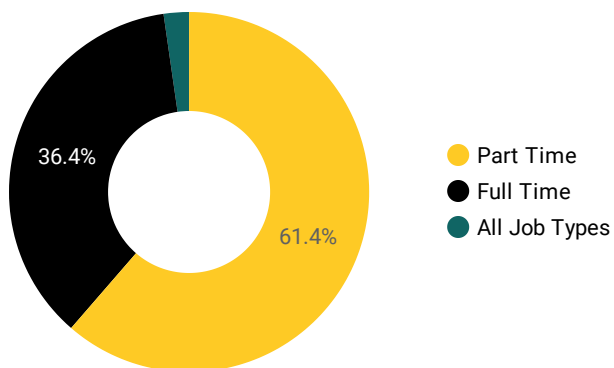

INTERACTIONS BY GENDER

Source:

Job search data is collected from user interactions with the job finding tools on the awic.ca website. Location data is collected by Google Analytics and cannot be filtered using the age range, gender or tool filters at the top of the page.

FILTER

AGE GROUP ▾

GENDER ▾

TOOL ▾

INTEREST BY SKILL TYPE

INTEREST BY SKILL LEVEL

INTEREST BY JOB TYPE

INTEREST BY JOB DURATION