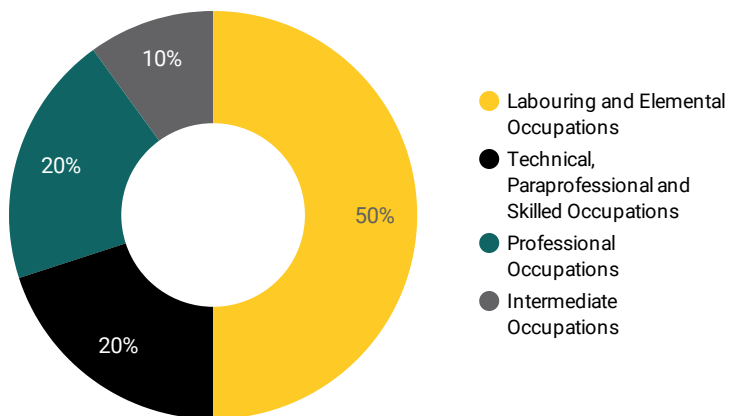

INTERACTIONS BY GENDER

Source:

Job search data is collected from user interactions with the job finding tools on the awic.ca website. Location data is collected by Google Analytics and cannot be filtered using the age range, gender or tool filters at the top of the page.

FILTER

AGE GROUP ▾

GENDER ▾

TOOL ▾

INTEREST BY SKILL TYPE

INTEREST BY SKILL LEVEL

INTEREST BY JOB TYPE

INTEREST BY JOB DURATION