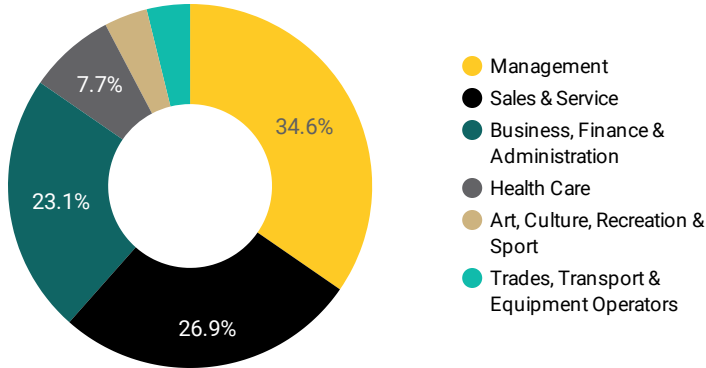

FILTER

AGE GROUP ▾

GENDER ▾

TOOL ▾

INTEREST BY SKILL TYPE