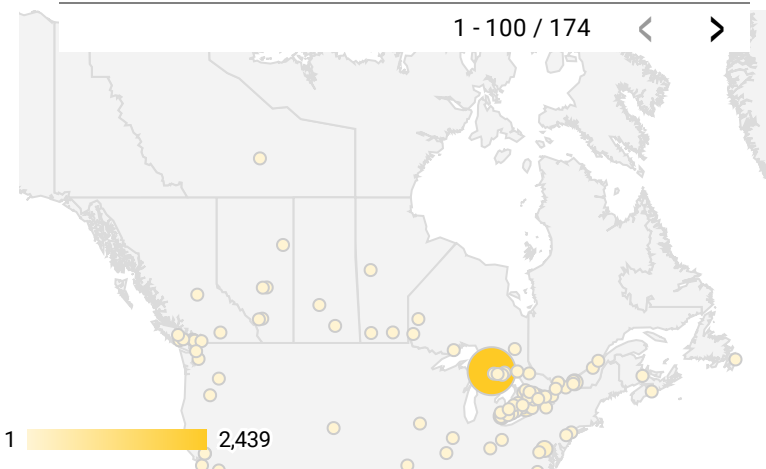

FILTER

AGE GROUP ▾

GENDER ▾

TOOL ▾

WEBSITE TRAFFIC BY LOCATION

| | City | Users | Pageviews ▾ |
|-----|------------------|-------|-------------|
| 1. | Sault Ste. Ma... | 257 | 2,439 |
| 2. | Toronto | 84 | 270 |
| 3. | (not set) | 81 | 242 |
| 4. | Hamilton | 13 | 234 |
| 5. | Windsor | 2 | 167 |
| 6. | Caledon | 4 | 151 |
| 7. | Ashburn | 144 | 144 |
| 8. | Montreal | 19 | 71 |
| 9. | Quebec City | 33 | 51 |
| 10. | Lagos | 5 | 47 |
| 11. | London | 9 | 46 |
| 12. | Houston | 5 | 37 |
| 13. | Winnipeg | 8 | 31 |
| 14. | Edmonton | 11 | 29 |
| 15. | Kingston | 3 | 25 |
| 16. | Elliot Lake | 8 | 24 |
| 17. | North Bay | 5 | 24 |
| 18. | Sao Paulo | 3 | 22 |
| 19. | Lome | 1 | 19 |
| 20. | Baie-Saint-P... | 2 | 18 |

1 - 100 / 174 < >

JOB-SEEKER REFERRALS

Job Postings
976

Employers
404

Services
0

INTERACTIONS BY TOOL

1,561

INTERACTIONS BY AGE GROUP