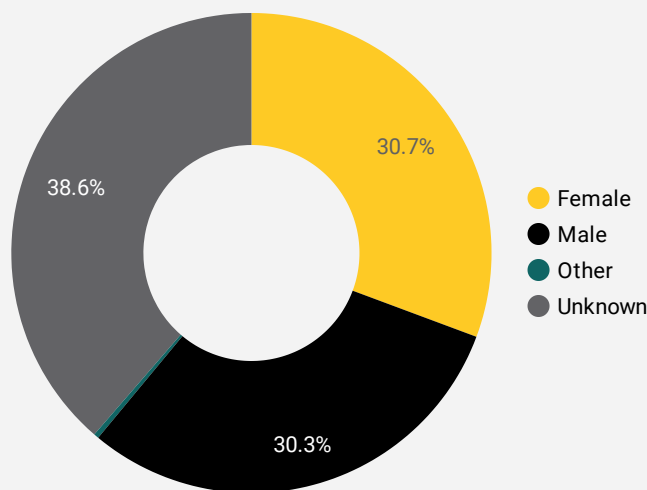

INTERACTIONS BY GENDER

Source:

Job search data is collected from user interactions with the job finding tools on the awic.ca website. Location data is collected by Google Analytics and cannot be filtered using the age range, gender or tool filters at the top of the page.