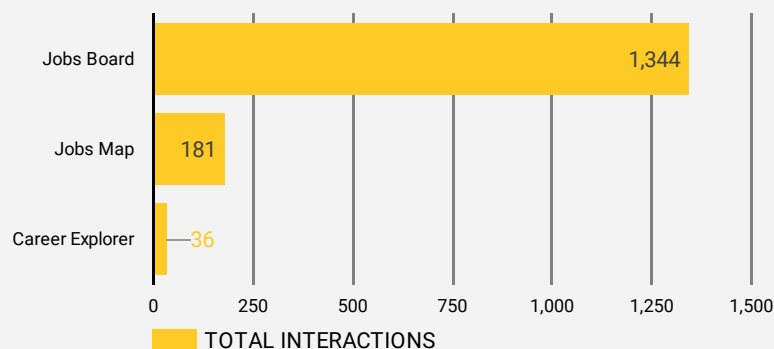

FILTER

AGE GROUP ▾

GENDER ▾

TOOL ▾

WEBSITE TRAFFIC BY LOCATION

| | City | Users | Pageviews ▾ |
|-----|------------------|-------|-------------|
| 1. | Sault Ste. Ma... | 257 | 2,439 |
| 2. | Toronto | 84 | 270 |
| 3. | (not set) | 81 | 242 |
| 4. | Hamilton | 13 | 234 |
| 5. | Windsor | 2 | 167 |
| 6. | Caledon | 4 | 151 |
| 7. | Ashburn | 144 | 144 |
| 8. | Montreal | 19 | 71 |
| 9. | Quebec City | 33 | 51 |
| 10. | Lagos | 5 | 47 |
| 11. | London | 9 | 46 |
| 12. | Houston | 5 | 37 |
| 13. | Winnipeg | 8 | 31 |
| 14. | Edmonton | 11 | 29 |
| 15. | Kingston | 3 | 25 |
| 16. | Elliot Lake | 8 | 24 |
| 17. | North Bay | 5 | 24 |
| 18. | Sao Paulo | 3 | 22 |
| 19. | Lome | 1 | 19 |
| 20. | Baie-Saint-P... | 2 | 18 |

1 - 100 / 174 < >

JOB-SEEKER REFERRALS

Job Postings
976

Employers
404

Services
0

INTERACTIONS BY TOOL

1,561

INTERACTIONS BY AGE GROUP

INTERACTIONS BY GENDER

Source:

Job search data is collected from user interactions with the job finding tools on the awic.ca website. Location data is collected by Google Analytics and cannot be filtered using the age range, gender or tool filters at the top of the page.