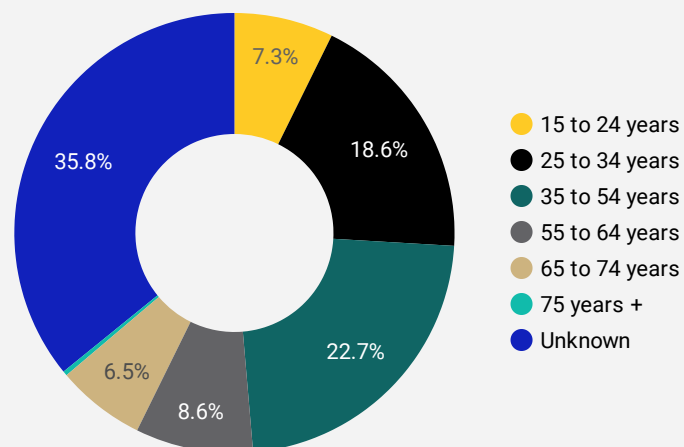

FILTER

AGE GROUP ▾

GENDER ▾

TOOL ▾

WEBSITE TRAFFIC BY LOCATION

| | City | Users | Pageviews ▾ |
|-----|------------------|-------|-------------|
| 1. | Sault Ste. Ma... | 257 | 2,439 |
| 2. | Toronto | 84 | 270 |
| 3. | (not set) | 81 | 242 |
| 4. | Hamilton | 13 | 234 |
| 5. | Windsor | 2 | 167 |
| 6. | Caledon | 4 | 151 |
| 7. | Ashburn | 144 | 144 |
| 8. | Montreal | 19 | 71 |
| 9. | Quebec City | 33 | 51 |
| 10. | Lagos | 5 | 47 |
| 11. | London | 9 | 46 |
| 12. | Houston | 5 | 37 |
| 13. | Winnipeg | 8 | 31 |
| 14. | Edmonton | 11 | 29 |
| 15. | Kingston | 3 | 25 |
| 16. | Elliot Lake | 8 | 24 |
| 17. | North Bay | 5 | 24 |
| 18. | Sao Paulo | 3 | 22 |
| 19. | Lome | 1 | 19 |
| 20. | Baie-Saint-P... | 2 | 18 |

1 - 100 / 174 < >

JOB-SEEKER REFERRALS

Job Postings
976

Employers
404

Services
0

INTERACTIONS BY TOOL

1,561

INTERACTIONS BY AGE GROUP