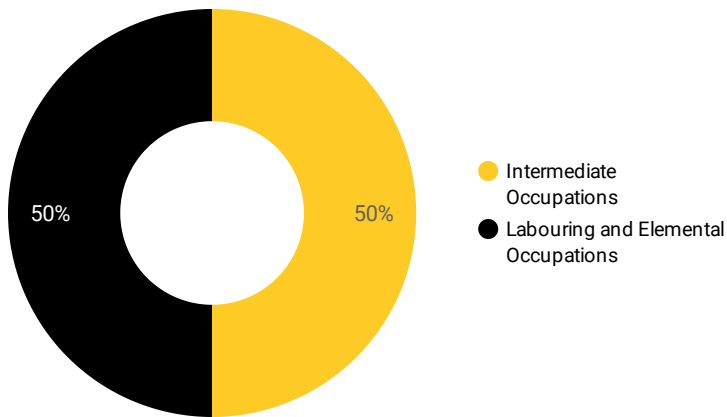

1 - 100 / 174 < >

JOB-SEEKER REFERRALS

Job Postings
976

Employers
404

Services
0

INTERACTIONS BY TOOL

1,561

INTERACTIONS BY AGE GROUP

INTERACTIONS BY GENDER

Source:

Job search data is collected from user interactions with the job finding tools on the awic.ca website. Location data is collected by Google Analytics and cannot be filtered using the age range, gender or tool filters at the top of the page.

FILTER

AGE GROUP ▾

GENDER ▾

TOOL ▾

INTEREST BY SKILL TYPE

TOP EMPLOYERS & AGENCIES

| EMPLOYER | POSTINGS ▾ |
|---|------------|
| Sault Area Hospital | 62 |
| Canadian Consumer Panels | 26 |
| Algoma District School Board | 21 |
| Jiffy Car Wash | 17 |
| LifeLabs | 17 |
| Tenaris | 12 |
| Metro | 11 |
| March of Dimes Canada | 11 |
| Walmart Canada | 11 |
| Boniferro Mill Works | 11 |
| Ministry of Children, Community and Social S... | 10 |
| Pollard Banknote Limited | 10 |
| Batchewana First Nation | 10 |
| CEL Environmental Inc | 10 |

1 - 50 / 428 < >

INTEREST BY SKILL LEVEL

TOP OCCUPATIONS

| 4-DIGIT NOC CODES | POSTINGS ▾ |
|---|------------|
| Retail salespersons | 72 |
| Other customer and information services repre... | 70 |
| Administrative assistants | 54 |
| General office support workers | 44 |
| Receptionists | 42 |
| Janitors caretakers and building superintende... | 30 |
| Construction trades helpers and labourers | 28 |
| Cashiers | 25 |
| Light duty cleaners | 24 |
| Delivery and courier service drivers | 23 |
| Security guards and related security service occ... | 22 |
| Store shelf stockers clerks and order fillers | 20 |
| Home support workers housekeepers and relat... | 19 |
| Shippers and receivers | 18 |