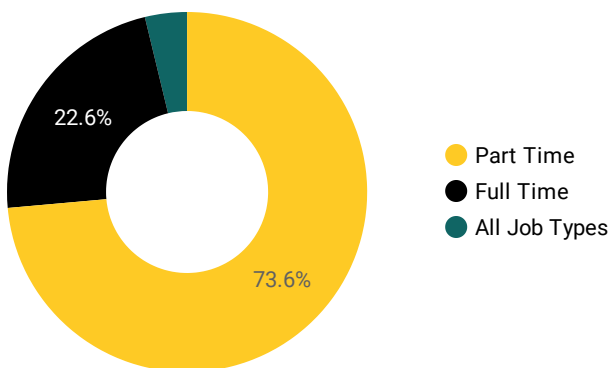

1 - 50 / 428 < >

INTEREST BY SKILL LEVEL

TOP OCCUPATIONS

| 4-DIGIT NOC CODES | POSTINGS ▾ |
|---|------------|
| Retail salespersons | 72 |
| Other customer and information services repre... | 70 |
| Administrative assistants | 54 |
| General office support workers | 44 |
| Receptionists | 42 |
| Janitors caretakers and building superintende... | 30 |
| Construction trades helpers and labourers | 28 |
| Cashiers | 25 |
| Light duty cleaners | 24 |
| Delivery and courier service drivers | 23 |
| Security guards and related security service occ... | 22 |
| Store shelf stockers clerks and order fillers | 20 |
| Home support workers housekeepers and relat... | 19 |
| Shippers and receivers | 18 |

1 - 50 / 176 < >

INTEREST BY JOB TYPE

INTEREST BY JOB DURATION