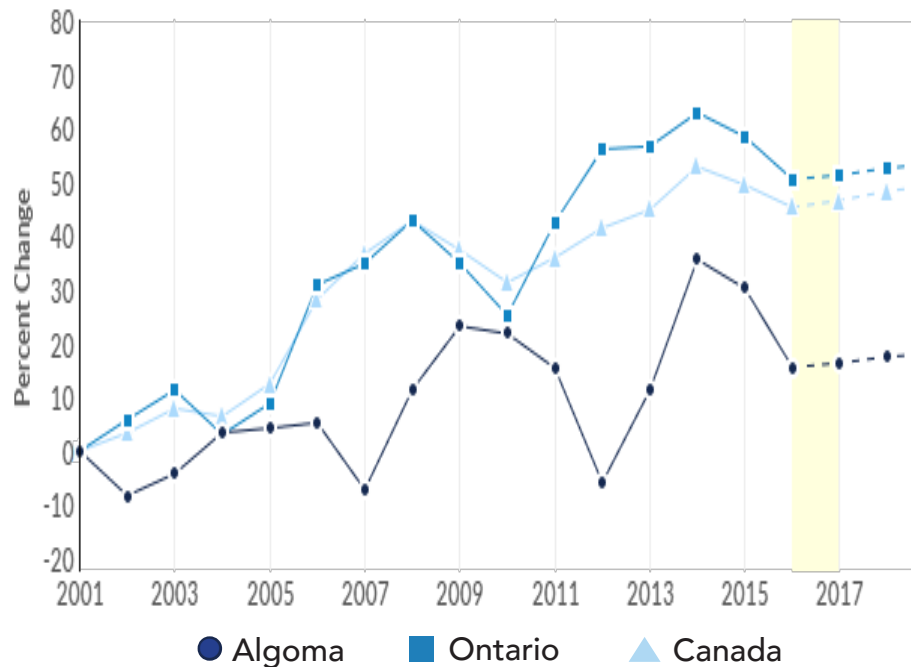

**OCCUPATION
HIGHLIGHTS**

#3 OCCUPATION IN THE
RETAIL TRADE SECTOR
(11% of all jobs in the sector)

Number of jobs 2017
666

CHANGE IN # OF JOBS
2016 - 2017
↑ **1%**

Median Earnings (2017)
$11.78/hr

Earnings Range (2017)
$11.12/hr → $13.65/hr

Aging Workforce
34% Over the age of 45

Gender
43% Female 57% Male

STORE SHELF STOCKERS, CLERKS AND ORDER FILLERS

NOC 6622

Store Shelf Stockers, Clerks and Order Fillers

Grocery clerks and store shelf stockers pack customers' purchases, price items, stock shelves with merchandise and fill mail and telephone orders. They are employed in retail establishments, such as grocery, hardware and department stores, and in warehouses.

Employment Trends

REGION	2016 JOBS	2017 JOBS	CHANGE	% CHANGE 2016 - 2017	MEDIAN HOURLY EARNINGS
Algoma	661	666	5	1%	$11.78
Ontario	74,834	75,211	377	1%	$11.65
Canada	193,214	194,908	1,694	1%	$11.88