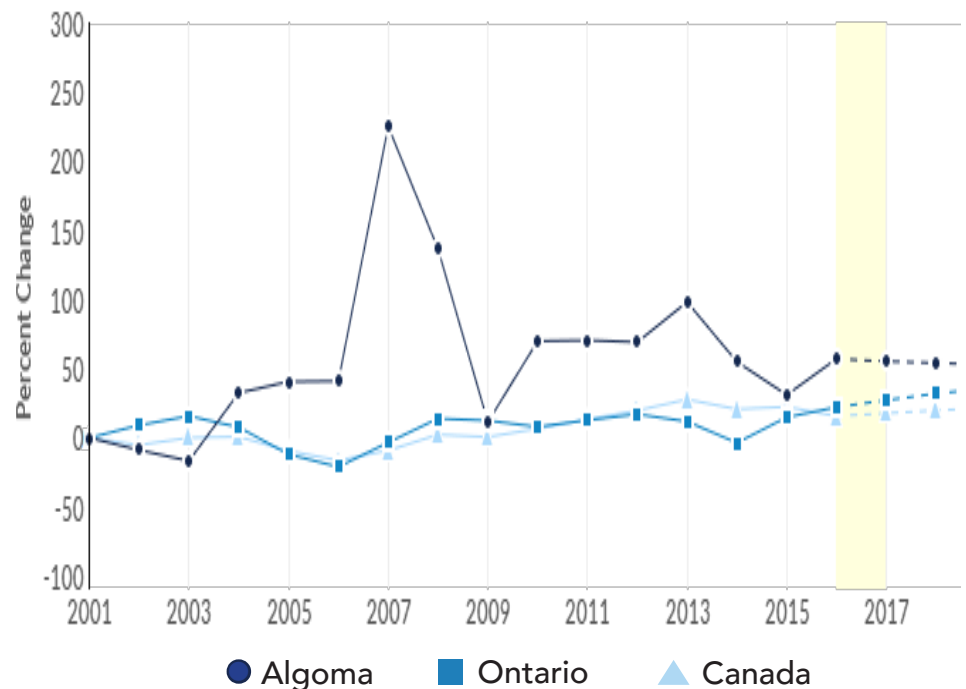

**OCCUPATION
HIGHLIGHTS**

#5 OCCUPATION IN THE
PUBLIC ADMINISTRATION
SECTOR
(3% of all jobs in the sector)

Number of jobs 2017
119

CHANGE IN # OF JOBS
2016 - 2017
↓ **2%**

Median Earnings (2017)
$31.03/hr

Earnings Range (2017)
$26.82/hr → $34.22/hr

Aging Workforce
61% Over the age of 45

Gender
50% Female 50% Male

**CORRECTIONAL SERVICE
OFFICERS IN ALGOMA
NOC 4422**

Correctional Service Officers in Algoma

Correctional service officers guard offenders and detainees and maintain order in correctional institutions and other places of detention. They are employed by federal, provincial and municipal governments. Correctional service officers who are supervisors are included in this unit group.

Employment Trends

REGION	2016 JOBS	2017 JOBS	CHANGE	% CHANGE 2016 - 2017	MEDIAN HOURLY EARNINGS
Algoma	121	119	-2	-2%	$31.03
Ontario	8,248	8,588	340	4%	$32.64
Canada	24,843	25,271	428	2%	$31.15